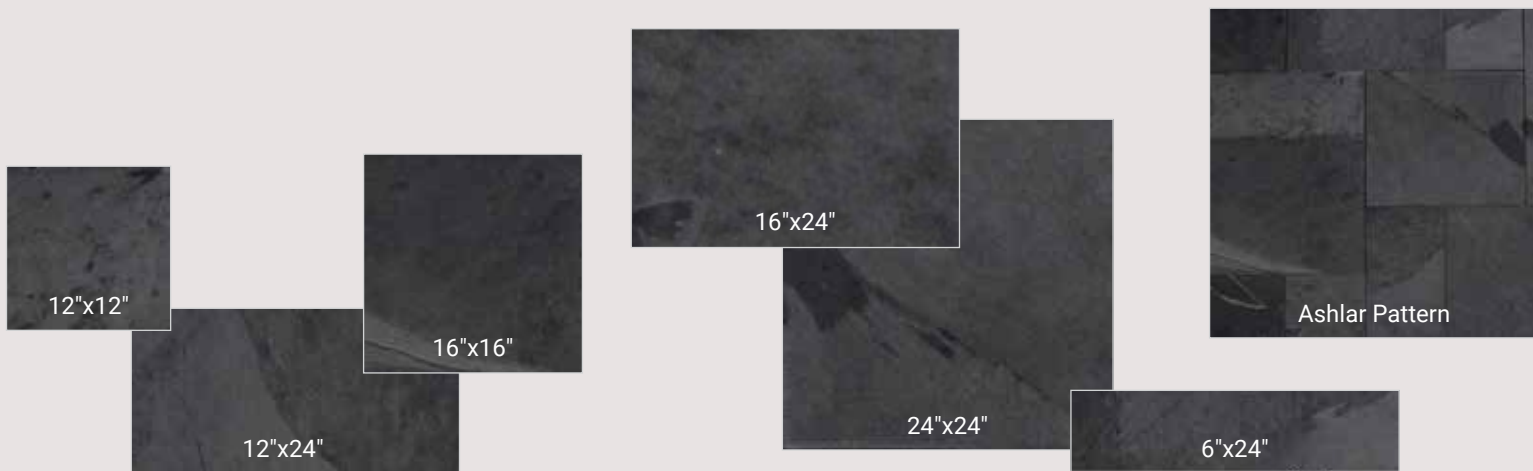

Montauk Black

Montauk Black 12"x24"

Technical Information

Primary Colors: Black, Grey
 Material Type: Slate
 Country of Origin: Brazil
 Finish: Gauged, Honed

12x12 Gauged	12x12 Honed	12x24 Gauged	16x16 Gauged	16x16 Honed
SMONBLK1212G	SMONBLK1212H	SMONBLK1224G	SMONBLK1616G	SMONBLK1616H
6x24 Gauged	16x24 Gauged	24x24 Gauged	Ashlar Pattern Gauged	
SMONBLK624G	SMONBLK1624G	SMONBLK2424G	SMONBLK-ASH-3-G	

About the Product

Montauk Black slate tiles are available in a wide variety of tile sizes and has low variations and veining of blacks and greys. This rustic yet modern tile is available in gauged, honed and natural finishes. MSI is also now offering a 6"x24" gauged plank style, which is now an emerging trend. This line is also available in slabs on special orders. Montauk Black shines in a contemporary design application.

Features at Glance

- Contemporary Style Slate from Brazil
- Gauged and Honed Finishes
- Low Variations and Veining
- New 6"x24" Gauged Plank